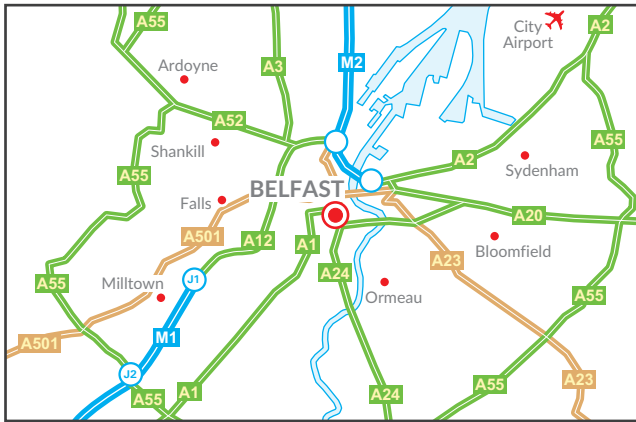

**Belfast – The Kelvin  
Suite 202  
17-25 College Square East  
Belfast  
BT1 6DE  
Telephone +44 (0)20 7637 9111  
E: Info.eu@cgi.com  
cgi.com/UK**

- Office Location**
- Our office is easily accessible from all major transport hubs in the centre of Belfast, only minutes away from both the M1 and M2 motorways.
- Parking**
- Great Northern Car Park (3 min walk).
- McCausland Car Park (4 min walk).
- City Link Business Park (7 min walk).
- Victoria Square Car Park (10 min walk).
- Airport**
- The city has two airports: Belfast International Airport & George Best Belfast City Airport.
- **Belfast City Airport** is located 3 miles (5 km) from Belfast City Centre.
- Translink Metro route 600 is the Belfast City Airlink service, from the terminal to the Belfast Europa Buscentre adjacent to the Europa Hotel and Belfast Great Victoria Street railway station.
- Buses run up to every 20 minutes throughout the day.
- A single journey is £2.50 and journey time is approximately 15 minutes.
- **Belfast International Airport** is located 13 miles (21 km) northwest of Belfast Belfast City Centre.
- Translink operates a number 300 express bus service to the airport from their Europa Buscentre, in the centre of Belfast.
- A single journey is £8 and the journey time is approximately 30 minutes.
- A taxi to the office cost approx £25 per single journey.
- Train**
- Great Victoria Street is the nearest railway station and is a short walk from out office.